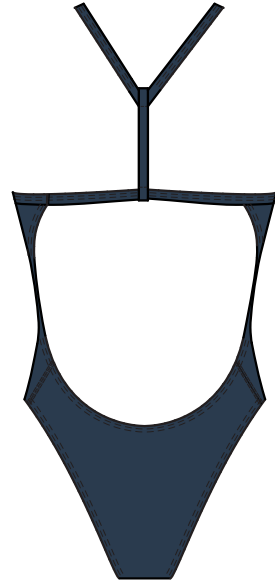

**8-7192120
RADIATING SPLICE T-BACK
1PC**

ECO-ENDURANCE
52% RECYCLED POLY/48% PBT
24-36
MSRP: $69.50/5743

FEATURES:
- SPEEDO ECO ENDURANCE- DURABLE,
CHLORINE RESISTANT FABRIC MADE
WITH 52%REPREVE RECYCLED
POLYESTER
-UPF 50+
-CHEEKY FIT: MINIMAL BUM
COVERAGE WITH CHEEKY APPEAL

**8-7192261
SOLID DOUBLE LACE BACK
TOP**

ECO-ENDURANCE
52% RECYCLED POLY/48% PBT
XS-XL
MSRP: $35.00/0571

FEATURES:
-SPEEDO ECO ENDURANCE- DURABLE,
CHLORINE RESISTANT FABRIC MADE
WITH 52%REPREVE RECYCLED
POLYESTER
-UPF 50+
-FULL COVERAGE FIT

**8-7192121
SOLID CLASSIC BOTTOM**

ECO-ENDURANCE
52% RECYCLED POLY/48% PBT
XS-XL
MSRP: $29.50/5741

FEATURES:
-SPEEDO ECO ENDURANCE- DURABLE,
CHLORINE RESISTANT FABRIC MADE
WITH 52% REPREVE RECYCLED
POLYESTER
-UPF 50+
-CLASSIC FIT: MODERATE BUM
COVERAGE WITH A HINT OF CHEEK