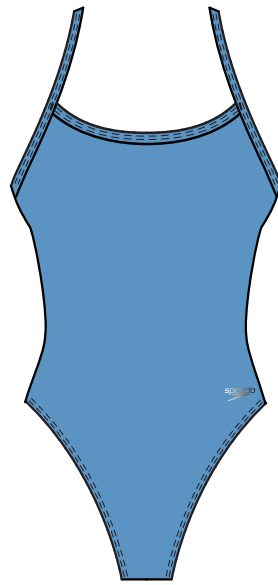

10558 PEACOAT

01384 TURKISH SEA

TURKISH SEA

**8-002404  
SOLID TWIST BACK 1PC**

**ECO-ENDURANCE**  
52% RECYCLED POLY/ 48% PBT  
24-40  
MSRP: \$68.00/0043

- FEATURES:**  
-SPEEDO ECO ENDURANCE- DURABLE, CHLORINE RESISTANT FABRIC MADE WITH 52% REPREVE RECYCLED POLYESTER  
-UPF 50+  
-CLASSIC FIT: MODERATE BUM COVERAGE WITH A HINT OF CHEEK  
-EXTENDED SIZING