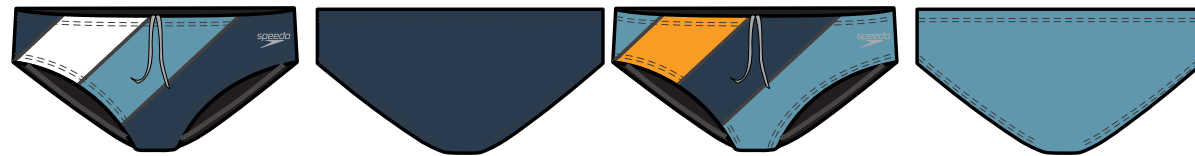

**8-7052151
COLORBLOCK ONE BRIEF**

ECO-ENDURANCE
52% RECYCLED POLY/ 48% PBT
24-38
MSRP: $45.00/0522

FEATURES:
-SPEEDO ECO ENDURANCE- DURABLE, CHLORINE RESISTANT FABRIC MADE WITH 52% REPPEVE RECYCLED POLYESTER
-UPF 50+
- DRAWCORD AT WAIST

410 MOONLIT OCEAN

440 DELPHINUM BLUE

**8-7052118
SOLID ONE BRIEF**

ECO-ENDURANCE
52% RECYCLED POLY/48% PBT
24-36
MSRP: $39.50/5791

FEATURES:
-SPEEDO ECO ENDURANCE- DURABLE, CHLORINE RESISTANT FABRIC MADE WITH 52% REPPEVE RECYCLED POLYESTER
-UPF 50+
- DRAWCORD AT WAIST