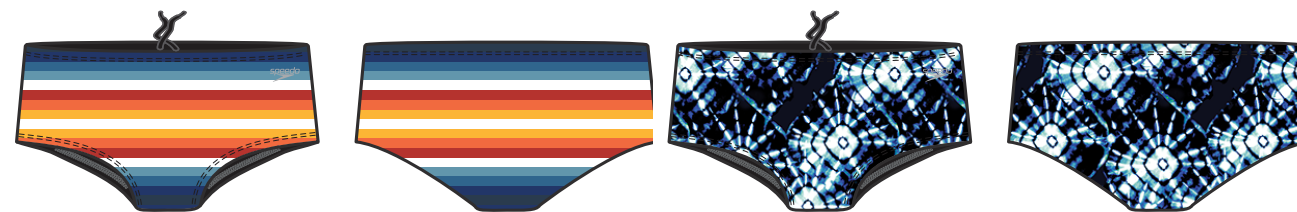

**8-7052116
PRINTED EURO BRIEF**

ECO-ENDURANCE
52% RECYCLED POLY/48% PBT
24-38
MSRP: $45.00/0522

FEATURES:
-SPEEDO ECO ENDURANCE- DURABLE, CHLORINE RESISTANT FABRIC MADE WITH 52% REPPEVE RECYCLED POLYESTER
-UPF 50+
- DRAWCORD AT WAIST

001 EVEN FLOW (ANTHRACITE)

110 WAVELET (BRIGHT WHITE)