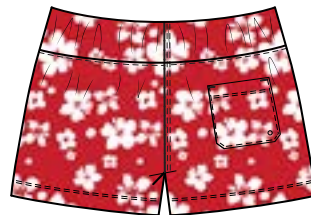

RETRO FLORAL