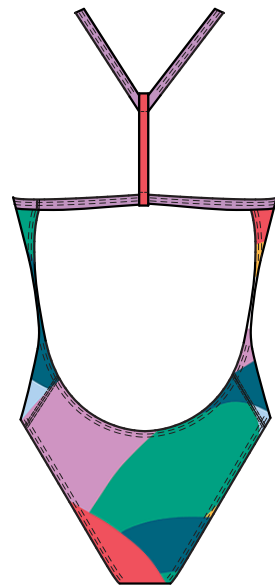

620 COLORBLOCK GEO (FIERY CORAL)