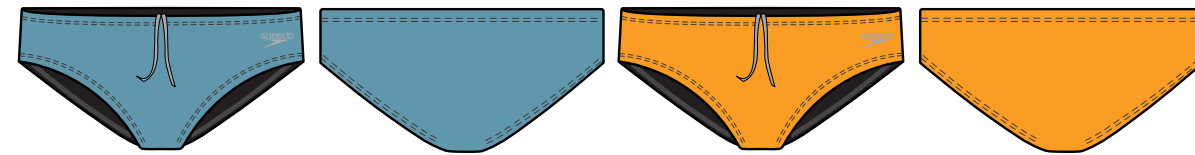

723 RADIANT YELLOW

441 DELPHINUM BLUE