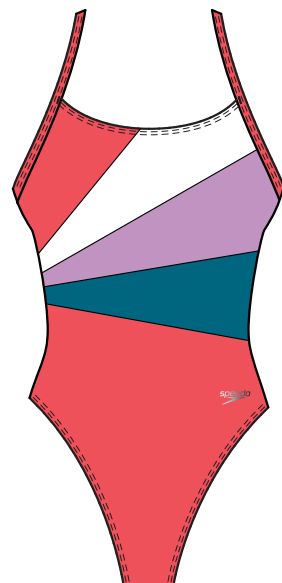

***speedo***<sup>®</sup> 

***S1-23 Vibe***

**8-7192136**  
**SOLID ONE BACK 1PC**

**ECO-ENDURANCE**  
 52% RECYCLED POLY/ 48% PBT  
**24-36**  
**MSRP: \$65.00/0523**

**FEATURES:**  
 -SPEEDO ECO ENDURANCE- DURABLE, CHLORINE RESISTANT FABRIC MADE WITH 52% REPREVE RECYCLED POLYESTER  
 -UPF 50+  
 -CLASSIC FIT: MODERATE BUM COVERAGE WITH A HINT OF CHEEK

978 FIERY CORAL

**8-7192133**  
**SOLID T-BACK 1PC**

**ECO-ENDURANCE**  
 52% RECYCLED POLY/ 48% PBT  
**24-36**  
**MSRP: \$65.00/0523**

**FEATURES:**  
 -SPEEDO ECO ENDURANCE- DURABLE, CHLORINE RESISTANT FABRIC MADE WITH 52% REPREVE RECYCLED POLYESTER  
 -UPF 50+  
 -CHEEKY FIT: MINIMAL BUM COVERAGE WITH CHEEKY APPEAL

978 FIERY CORAL

**8-7192261  
SOLID DOUBLE LACE BACK  
TOP**

**ECO-ENDURANCE**  
52% RECYCLED POLY/48% PBT  
**XS-XL**  
**MSRP: \$35.00/0571**

**FEATURES:**  
-SPEEDO ECO ENDURANCE-  
DURABLE, CHLORINE RESISTANT  
FABRIC MADE WITH 52%REPREVE  
RECYCLED POLYESTER  
-UPF 50+  
-FULL COVERAGE FIT