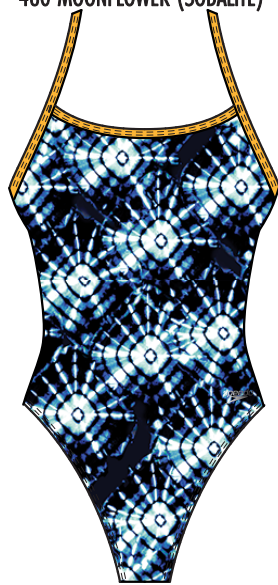

411 MOONLIT OCEAN

710 RADIANT YELLOW

**8-7192115**  
**PRINTED ONE BACK 1PC**

**ECO-ENDURANCE**  
52% RECYCLED POLY/48% PBT  
24-36  
MSRP: \$69.50/5743

**FEATURES:**  
-SPEEDO ECO ENDURANCE- DURABLE,  
CHLORINE RESISTANT FABRIC MADE  
WITH 52% REPREVE RECYCLED  
POLYESTER  
-UPF 50+  
-CLASSIC FIT: MODERATE BUM  
COVERAGE WITH A HINT OF CHEEK

461 EVEN FLOW (SODALITE)

**8-7192265**  
**PRINTED DOUBLE LACE**  
**BACK 1PC**

**ECO-ENDURANCE**  
52% RECYCLED POLY/48% PBT  
24-36  
MSRP: \$69.50/5743

**FEATURES:**  
-SPEEDO ECO ENDURANCE-  
DURABLE, CHLORINE RESISTANT  
FABRIC MADE WITH 52% REPREVE  
RECYCLED POLYESTER  
-UPF 50+  
-CHEEKY FIT: MINIMAL BUM  
COVERAGE WITH CHEEY APPEAL

460 MOONFLOWER (SODALITE)

**8-7192115**  
**PRINTED ONE BACK 1PC**

**ECO-ENDURANCE**  
52% RECYCLED POLY/48% PBT  
24-36  
MSRP: \$69.50/5743

**FEATURES:**  
-SPEEDO ECO ENDURANCE-  
DURABLE, CHLORINE RESISTANT  
FABRIC MADE WITH 52% REPREVE  
RECYCLED POLYESTER  
-UPF 50+  
-CLASSIC FIT: MODERATE BUM  
COVERAGE WITH A HINT OF CHEEK