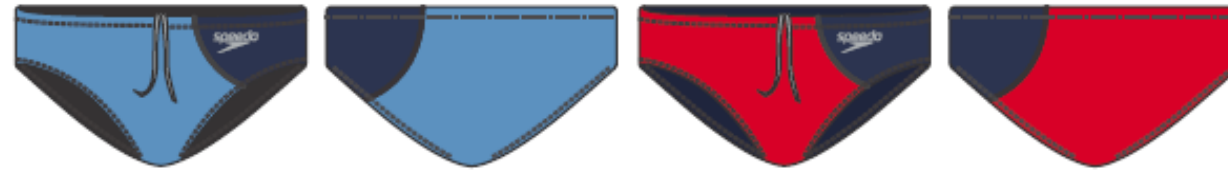

S1-23 VIBE

8-002424 ASYMMETRICAL COLORBLOCK ONE BRIEF

ECO-ENDURANCE
52% RECYCLED POLY/48% PBT
24-38
MSRP: $45.00/0522

FEATURES:
-SPEEDO ECO ENDURANCE- DURABLE, CHLORINE RESISTANT FABRIC MADE WITH 52% REPPEVE RECYCLED POLYESTER
-UPF 50+
- DRAWCORD AT WAIST

01381 AZURE BLUE

00764 HIGH RISK RED

8-002426 DUAL COIORBLOCK ONE BRIEF

ECO-ENDURANCE
52% RECYCLED POLY/48% PBT
24-38
MSRP: $45.00/0522

FEATURES:
-SPEEDO ECO ENDURANCE- DURABLE, CHLORINE RESISTANT FABRIC MADE WITH 52% REPPEVE RECYCLED POLYESTER
-UPF 50+
- DRAWCORD AT WAIST