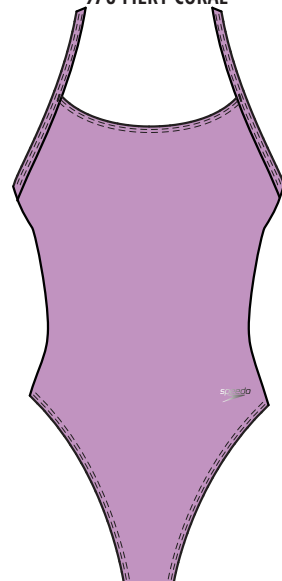

***speedo***<sup>®</sup> 

***S1-23 Vibe***

**8-7192136**  
**SOLID ONE BACK 1PC**

**ECO-ENDURANCE**  
 52% RECYCLED POLY/ 48% PBT  
**24-36**  
**MSRP: \$65.00/0523**

**FEATURES:**  
 -SPEEDO ECO ENDURANCE- DURABLE, CHLORINE RESISTANT FABRIC MADE WITH 52% REPREVE RECYCLED POLYESTER  
 -UPF 50+  
 -CLASSIC FIT: MODERATE BUM COVERAGE WITH A HINT OF CHEEK

978 FIERY CORAL

**8-7192133**  
**SOLID T-BACK 1PC**

**ECO-ENDURANCE**  
 52% RECYCLED POLY/ 48% PBT  
**24-36**  
**MSRP: \$65.00/0523**

**FEATURES:**  
 -SPEEDO ECO ENDURANCE- DURABLE, CHLORINE RESISTANT FABRIC MADE WITH 52% REPREVE RECYCLED POLYESTER  
 -UPF 50+  
 -CHEEKY FIT: MINIMAL BUM COVERAGE WITH CHEEKY APPEAL