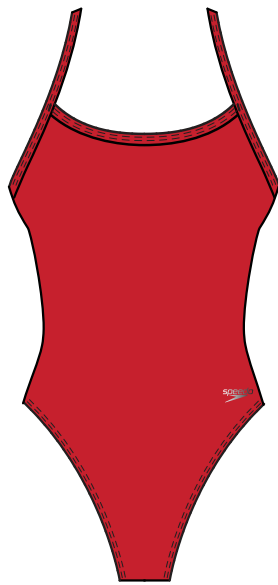

10558 PEACOAT

01384 TURKISH SEA

TURKISH SEA

**8-002404  
SOLID TWIST BACK 1PC**

**ECO-ENDURANCE**  
52% RECYCLED POLY/ 48% PBT  
24-40  
MSRP: \$68.00/0043

- FEATURES:**  
-SPEEDO ECO ENDURANCE- DURABLE, CHLORINE RESISTANT FABRIC MADE WITH 52% REPREVE RECYCLED POLYESTER  
-UPF 50+  
-CLASSIC FIT: MODERATE BUM COVERAGE WITH A HINT OF CHEEK  
-EXTENDED SIZING

10226 AZURE BLUE

00764 HIGH RISK RED

HIGH RISK RED

AZURE BLUE

BLACK LINER

**S1-23 VIBE**

**8-7192115  
PRINTED ONE BACK 1PC**

**ECO-ENDURANCE**  
52% RECYCLED POLY/ 48% PBT  
24-36  
MSRP: \$72.00/0063