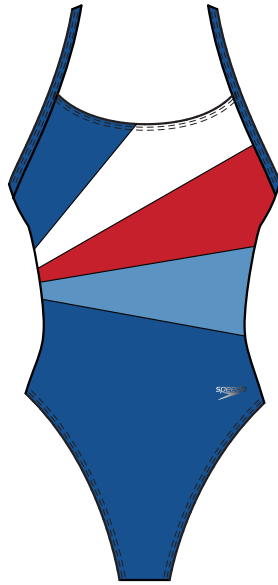

001 EVEN FLOW (ANTHRACITE)

110 WAVELET (BRIGHT WHITE)

*speedo* 

*S1-23 Vibe*

**8-7192120  
RADIATING SPICE 1 PC**

**ECO-ENDURANCE**  
52% RECYCLED POLY/48% PBT  
24-36  
MSRP: \$72.00/0063

- FEATURES:**  
- SPEEDO ECO ENDURANCE- DURABLE, CHLORINE RESISTANT FABRIC MADE WITH 52%REPREVE RECYCLED POLYESTER  
-UPF 50+  
-CHEEKY FIT: MINIMAL BUM COVERAGE WITH CHEEKY APPEAL

10558 PEACOAT

01384 TURKISH SEA

TURKISH SEA

**8-002404  
SOLID TWIST BACK 1PC**

**ECO-ENDURANCE**  
52% RECYCLED POLY/ 48% PBT  
24-40  
MSRP: \$68.00/0043

- FEATURES:**  
-SPEEDO ECO ENDURANCE- DURABLE, CHLORINE RESISTANT FABRIC MADE WITH 52% REPREVE RECYCLED POLYESTER  
-UPF 50+  
-CLASSIC FIT: MODERATE BUM COVERAGE WITH A HINT OF CHEEK  
-EXTENDED SIZING