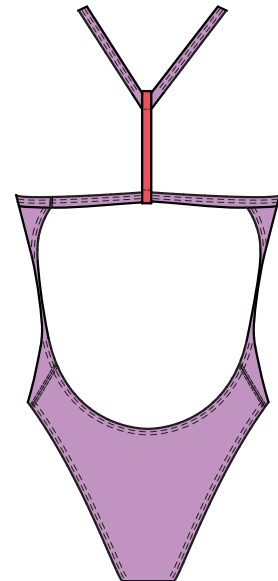

***speedo***<sup>®</sup> 

***S1-23 Vibe***

**8-7192136**  
**SOLID ONE BACK 1PC**

**ECO-ENDURANCE**  
 52% RECYCLED POLY/ 48% PBT  
**24-36**  
**MSRP: \$65.00/0523**

**FEATURES:**  
 -SPEEDO ECO ENDURANCE- DURABLE, CHLORINE RESISTANT FABRIC MADE WITH 52% REPREVE RECYCLED POLYESTER  
 -UPF 50+  
 -CLASSIC FIT: MODERATE BUM COVERAGE WITH A HINT OF CHEEK

978 FIERY CORAL

**8-7192133**  
**SOLID T-BACK 1PC**

**ECO-ENDURANCE**  
 52% RECYCLED POLY/ 48% PBT  
**24-36**  
**MSRP: \$65.00/0523**

**FEATURES:**  
 -SPEEDO ECO ENDURANCE- DURABLE, CHLORINE RESISTANT FABRIC MADE WITH 52% REPREVE RECYCLED POLYESTER  
 -UPF 50+  
 -CHEEKY FIT: MINIMAL BUM COVERAGE WITH CHEEKY APPEAL