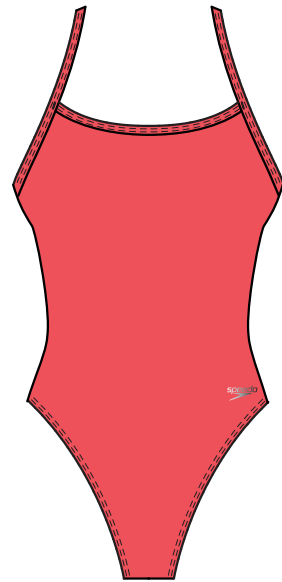

***speedo***<sup>®</sup> 

***S1-23 Vibe***

**8-7192136**  
**SOLID ONE BACK 1PC**

**ECO-ENDURANCE**  
 52% RECYCLED POLY/ 48% PBT  
**24-36**  
**MSRP: \$65.00/0523**

**FEATURES:**  
 -SPEEDO ECO ENDURANCE- DURABLE, CHLORINE RESISTANT FABRIC MADE WITH 52% REPREVE RECYCLED POLYESTER  
 -UPF 50+  
 -CLASSIC FIT: MODERATE BUM COVERAGE WITH A HINT OF CHEEK

978 FIERY CORAL

**8-7192133**  
**SOLID T-BACK 1PC**

**ECO-ENDURANCE**  
 52% RECYCLED POLY/ 48% PBT  
**24-36**  
**MSRP: \$65.00/0523**

**FEATURES:**  
 -SPEEDO ECO ENDURANCE- DURABLE, CHLORINE RESISTANT FABRIC MADE WITH 52% REPREVE RECYCLED POLYESTER  
 -UPF 50+  
 -CHEEKY FIT: MINIMAL BUM COVERAGE WITH CHEEKY APPEAL