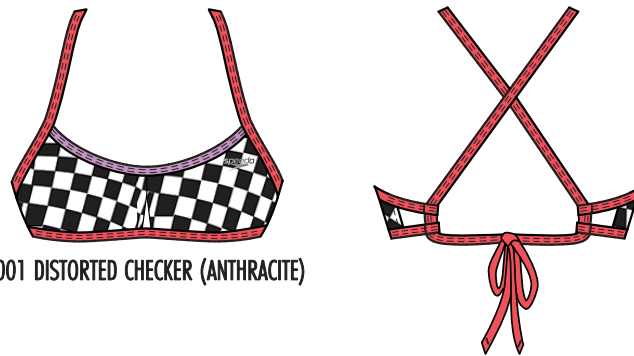

8-7192109
PRINTED KEYHOLE TOP

ECO-ENDURANCE
52% RECYCLED POLY/48% PBT
XS-XL
MSRP: $39.50/5791

FEATURES:
-SPEEDO ECO ENDURANCE-
DURABLE, CHLORINE RESISTANT
FABRIC MADE WITH 52% REPREVE
RECYCLED POLYESTER
-UPF 50+

001 DISTORTED CHECKER (ANTHRACITE)

8-7192149
PRINTED CHEEK HIPSTER

ECO-ENDURANCE
52% RECYCLED POLY/48% PBT
XS-XL
MSRP: $35.00/0571

FEATURES:
- SPEEDO ECO ENDURANCE-
DURABLE, CHLORINE RESISTANT
FABRIC MADE WITH 52% REPREVE
RECYCLED POLYESTER
- UPF 50+
- CHEEKY FIT: MINIMAL BUM
COVERAGE WITH CHEEKY APPEAL